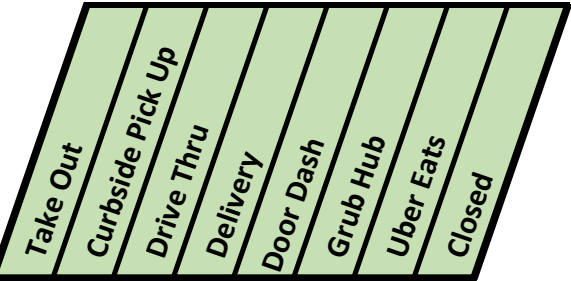

Pine Bluff Regional
CHAMBER
of Commerce

Business	Address	Phone #	Business Hours

Pine Bluff				Take Out	Curbside Pick Up	Drive Thru	Delivery	Door Dash	Grub Hub	Uber Eats	Closed
410 Lounge	303 W 31st Ave	870-441-1645	Tuesday-Sunday 11am-3pm and 5pm-11pm (*delivery on 5+ orders)	X	X		*X		X		
Angelita Restaurant	2901 Pines Mall Dr #704	870-413-6237	11am - 2pm	X							
Arby's	5507 S Olive St	870-536-0204	Sunday 10am - 10pm Mon-Thur 10am-10:30pm Fri-Sat 10am - 11pm			X					
Big Banjo Pizza Parlor	4208 W 28th Ave	870-879-3801	10am - 9pm	X	X						
Blue Pig Bbq	Chapel Village Shopping Center	870-484-2675	10:30am - 7pm (may change daily--call ahead)	X	X						
Briggs' Barbecue Cooking & Catering	2221 S Olive St	870-718-9769	Mon-Sat 11am - 7pm	X					X	X	
Burger Barn	1301 S Hazel St	870-534-2777	11am - 5pm	X	X						
Burger King	5515 S Olive St	870-536-3756	Sun 7am - 10pm Mon-Sat 6am - 11pm			X			X		
Burger King	400 N Blake St	870-535-3709	6am - 10pm			X					
Carpenter's Produce & Fish	1320 Harding Ave	870-850-7222	Wed-Sat 9am - 6pm	X							
Charro's Mexican Food	2500 S Olive St	870-541-0777	Mon-Fri 11am - 8pm			X					
Cheers at the BBQ Hut	2203 W 26th Ave	870-329-1220	Mon-Fri 7am - 3pm Sun 11am - 3pm	X	X						
Chef Lee	502 Mallard Loop	870-850-0266	closed until further notice								X
Chili's Grill & Bar	5511 S Olive St	870-534-9763	11am - 10pm	X	X			X			
China Kitchen	2318 W 28th Ave	870-850-6733	closed until further notice								X
China Town	2801 S Olive St	870-536-2828									
Church's Chicken	1601 S Cherry St	870-536-2964	10:30am - 10pm								
Colonial Steakhouse	111 W 8th Ave	870-536-3488	Tues-Sat 4pm - 7pm (can place orders at 3pm)		X