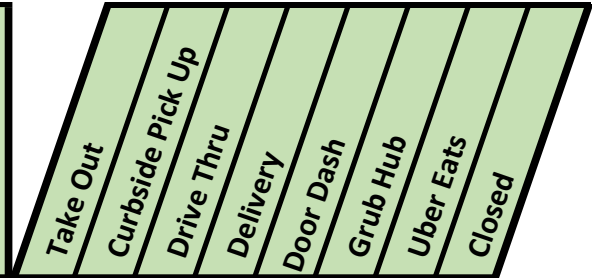

Pine Bluff Regional  
**CHAMBER**  
of Commerce

Take Out	Curbside Pick Up	Drive Thru	Delivery	Door Dash	Grub Hub	Uber Eats	Closed
----------	------------------	------------	----------	-----------	----------	-----------	--------

Pine Bluff Regional  
**CHAMBER**  
of Commerce

Business	Address	Phone #	Business Hours	Take Out	Curbside Pick Up	Drive Thru	Delivery	Door Dash	Grub Hub	Uber Eats	Closed
----------	---------	---------	----------------	----------	------------------	------------	----------	-----------	----------	-----------	--------

Business	Address	Phone #	Business Hours	Take Out	Curbside Pick Up	Drive Thru	Delivery	Door Dash	Grub Hub	Uber Eats	Closed
----------	---------	---------	----------------	----------	------------------	------------	----------	-----------	----------	-----------	--------